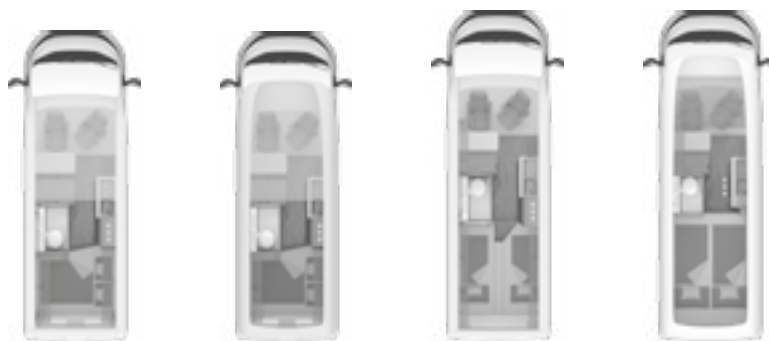

600 DQ

600 MQH

630 ME

630 MEG

TECHNICAL SPECIFICATIONS

CaraTour

BASIC EQUIPMENT

Total length (cm)	599	599	636	636
Width (outer/inner) (cm)	205 / 187	205 / 187	205 / 187	205 / 187
Height (outer/inner) (cm)	282 / 218	312 / 238	258 / 190	282 / 218
Mass of unladen vehicle (kg)	2.680	2.700	2.680	2.810
Mass in running order (kg) (Note: H140)	2.850	2.870	2.850	2.980
Technically maximum authorised laden mass (kg)	3.500	3.500	3.500	3.500
Maximum payload (kg)	650	630	650	520
Towing load (kg)	2.500	2.500	2.500	2.500
Wheelbase (cm)	4.035	4.035	4.035	4.035
Tyre size	215 / 70 R 15 C	215 / 70 R 15 C	215 / 70 R 15 C	215 / 70 R 15 C
Rim size	6J x 15	6J x 15	6J x 15	6J x 15
Number of persons allowed in driving operation	4	4	4	4
Beds (Note: H141)	5	5	3	3
Max. number of beds (Note: H142)	5	5	5	5
Automatic three-point belts, height-adjustable	2	2	2	2
Max. belt-secured seats	4	4	4	4

BODY

Total number of hinged windows	4	6	4	3
Wall thickness, floor (mm)	25	25	25	25

LIVING AREA

Three-point belts in driving direction	2	2	2	2
Bed size, seating group (spare bed) (cm)	180 x 70	180 x 70	180 x 70	145 x 70
Bed size, guest bed optional (cm)	180 x 70	180 x 70	180 x 70	180 x 70
Bed size, rear (cm)	194 x 152/140	194 x 152/140	195 x 85 / 200 x 85	170 x 193/206
Bed size, lifting bed (cm)	176 x 130	-	-	-
Bed size, high-roof bed EasySlide (cm)	-	200 x 130	-	-

WATER

Waste water volume in liters	90	90	90	90
Fresh water volume in liters (Note: H711A,H712D)	102	102	102	102
Fresh water volume in liters (Note: H712A,H711A)	-	-	-	-

KITCHEN

Refrigerator (ltr.)	95	95	95	75

ELECTRICAL SUPPLY

Living area battery	95	95	95	95

Fiat Ducato 3.300 kg; 2.3 l 120 Multijet, Euro 6d-Temp (88 kW/120 PS) (Dependency: ABH8149)	-	-	-	-
Fiat Ducato 3.500 kg; 2.3 l 120 Multijet, front-wheel drive, Euro 6d-Temp (88 kW/120 PS) (Dependency: ABH8149)	S	S	S	S