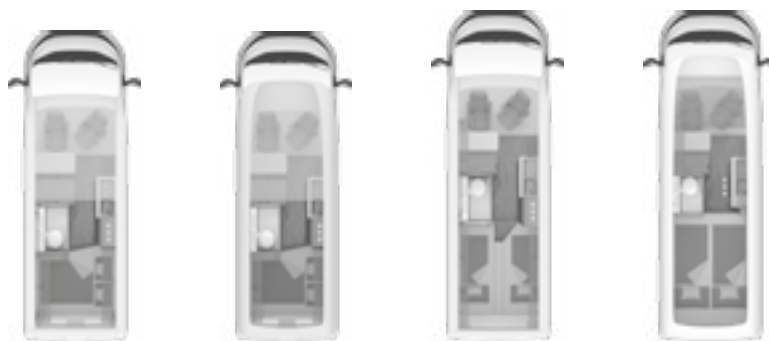

600 DQ

600 MQH

630 ME

630 MEG

TECHNICAL SPECIFICATIONS

CaraBus

BASIC EQUIPMENT

Total length (cm)	599	599	636	636
Width (outer/inner) (cm)	205 / 187	205 / 187	205 / 187	205 / 187
Height (outer/inner) (cm)	282 / 218	312 / 238	258 / 190	282 / 218
Mass of unladen vehicle (kg)	2.680	2.700	2.680	2.810
Mass in running order (kg) (Note: H140)	2.850	2.870	2.850	2.980
Technically maximum authorised laden mass (kg)	3.500	3.500	3.500	3.500
Maximum payload (kg)	650	630	650	520
Towing load (kg)	2.500	2.500	2.500	2.500
Wheelbase (cm)	4.035	4.035	4.035	4.035
Tyre size	215 / 70 R 15 C	215 / 70 R 15 C	215 / 70 R 15 C	215 / 70 R 15 C
Rim size	6J x 15	6J x 15	6J x 15	6J x 15
Number of persons allowed in driving operation	4	4	4	4
Beds (Note: H141)	5	5	3	3
Max. number of beds (Note: H142)	5	5	5	5
Automatic three-point belts, height-adjustable	2	2	2	2
Max. belt-secured seats	4	4	4	4

BODY

Total number of hinged windows	4	6	4	3
Wall thickness, floor (mm)	25	25	25	25

LIVING AREA

Three-point belts in driving direction	2	2	2	2
Bed size, lifting bed (cm)	176 x 130	-	-	-
Bed size, high-roof bed EasySlide (cm)	-	200 x 130	-	-
Bed size, seating group (spare bed) (cm)	180 x 70	180 x 70	180 x 70	145 x 70
Bed size, guest bed optional (cm)	180 x 70	180 x 70	180 x 70	180 x 70
Bed size, rear (cm)	194 x 152/140	194 x 152/140	195 x 85 / 200 x 85	170 x 193/206

WATER

Waste water volume in liters	90	90	90	90
Fresh water volume in liters (Note: H711A,H712D)	102	102	102	102
Fresh water volume in liters (Note: H712A,H711A)	-	-	-	-

KITCHEN

Refrigerator (ltr.)	95	95	95	75

ELECTRICAL SUPPLY

Living area battery	95	95	95	95

Fiat Ducato 3.300 kg; 2.3 l 120 Multijet, Euro 6d-Temp (88 kW/120 PS) (Dependency: ABH8149)	-	-	-	-
Fiat Ducato 3.500 kg; 2.3 l 120 Multijet, front-wheel drive, Euro 6d-Temp (88 kW/120 PS) (Dependency: ABH8149)	s	s	s	s